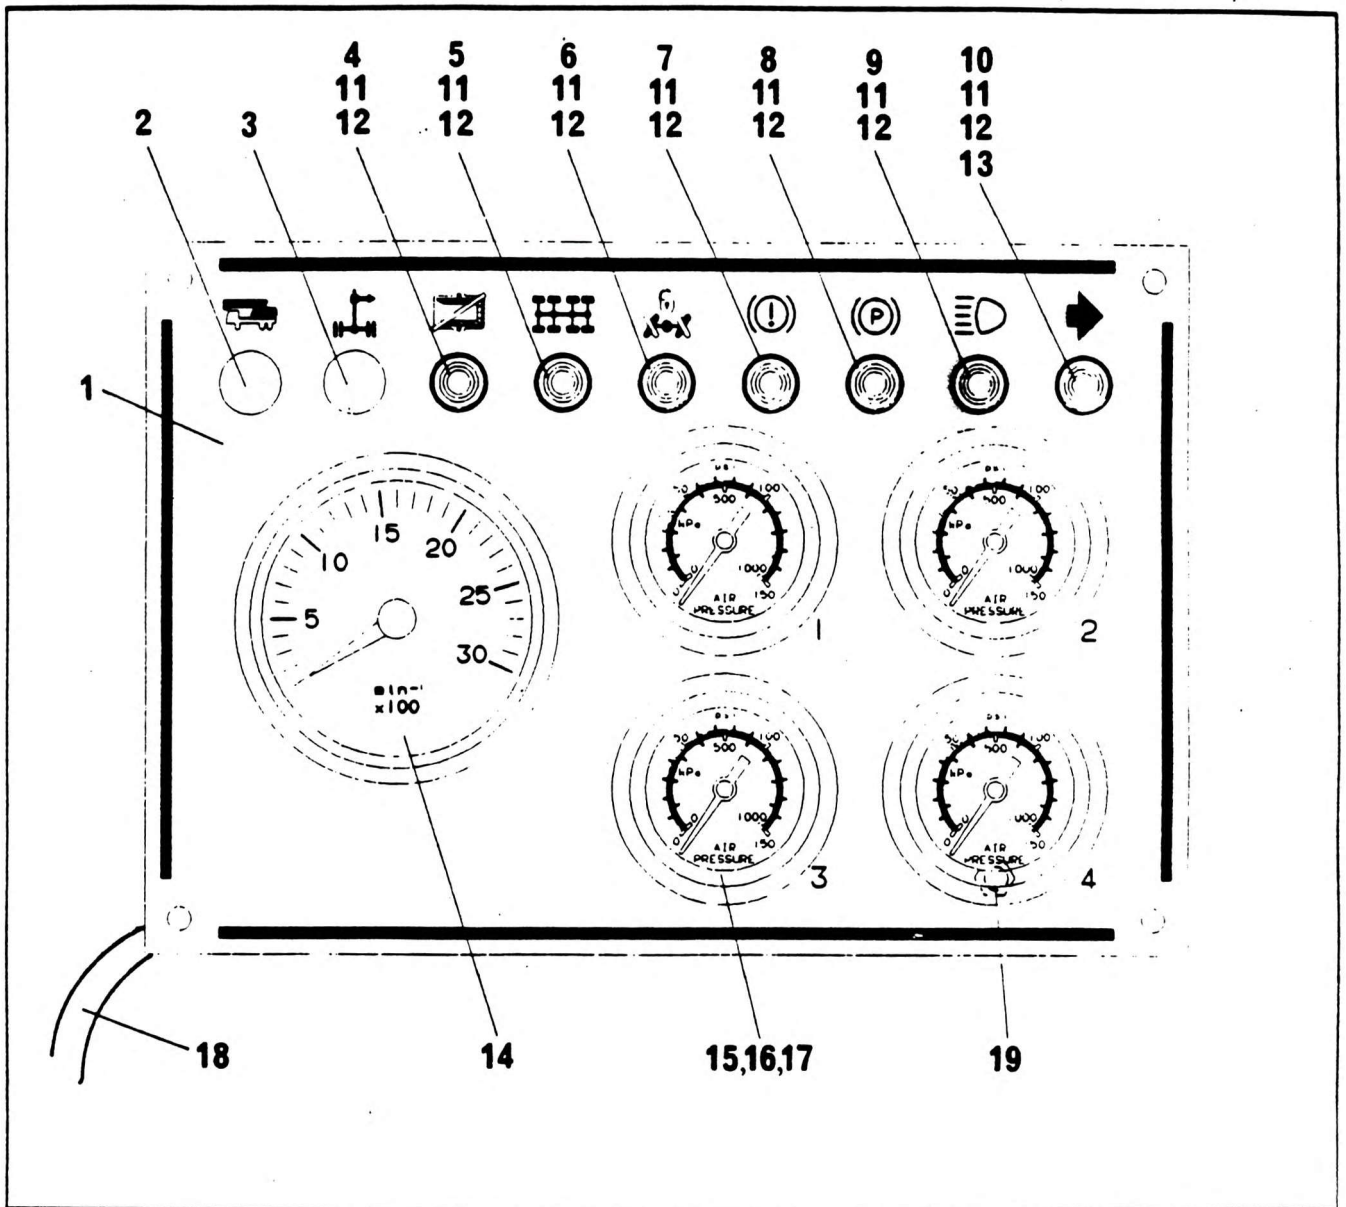

ELECT ASSY DASHBOARD RH

NO	PART NO.	QTY.	DESCRIPTION	NO	PART NO.	QTY.	DESCRIPTION
1	7-679-990213	1	Dashpanel Plate RH	16	7-576-990403	4	24 Volt Lighting Kit
2	7-242-000012	1	Grommet	18	6-512-990275	1	Harness Assy Dashpanel RH
3	7-242-000012	1	Grommet	19	7-443-991265	4	Adaptor
4	7-581-990211	1	Lamp Warning Amber				
5	7-581-990211	1	Lamp Warning Amber				
6	7-581-990210	1	Lamp Warning Red				
7	7-581-990210	1	Lamp Warning Red				
8	7-581-990210	1	Lamp Warning Red				
9	7-581-990213	1	Lamp Warning Blue				
10	7-581-990212	1	Lamp Warning Green				
11	7-581-990189	7	Bulb Filament 24v				
12	8947636	9	Diode (Warning Lamps)				
13+	6-512-990278	2	Harness Assembly Lamp Test Link				
14	7-486-990253	1	Tachometer				6-978-990694
15	7-486-001882	4	Air Pressure Gauge				Issue No. 03